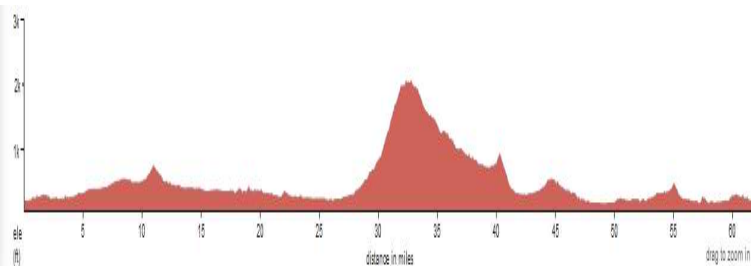

Terrain: 5. Very hilly; lots of long climbs; Mileage: 62

Calistoga - Spring Mtn Metric Century

Alexander Valley School

8511 CA-128, Healdsburg, CA 95448

At	Go	On	For
0.0	R	Hwy 128 (South)	15.2
15.2	L	Berry St	0.1
15.3	R	Cedar St	0.2
15.5	L	Lincoln Ave	0.5
16.0	R	Brannan St	0.3
16.3	R	Silverado Trail	9.7
26.0	R	Pope St	0.9
26.9	R	Main St	0.1
27.0		Guigni's Deli (1227 Main)	0.3
27.3	L	Madrona Ave	0.2
27.5	R	Spring Mtn Rd	5.2
32.8	>	St Helena Rd	6.8
39.5	L	Calistoga Rd	2.0
41.5	R	Badger Rd	1.0
42.5	R	Wallace Rd	1.5
44.0	L	Riebli Rd	2.6
46.5	R	Riebli Rd	0.0
46.6	L	Mark West Springs Rd	1.8
48.3	R	Old Redwood Hwy	1.2
49.5	R	Faught Rd	2.7
52.2	R	Chalk Hill Rd	8.0
60.2	L	Hwy-128 W	1.8
62.0	E	End of route	

Terrain: 5. Very hilly; lots of long climbs; Mileage: 62

Calistoga - Spring Mtn Metric Century

Alexander Valley School

8511 CA-128, Healdsburg, CA 95448

At	Go	On	For
0.0	R	Hwy 128 (South)	15.2
15.2	L	Berry St	0.1
15.3	R	Cedar St	0.2
15.5	L	Lincoln Ave	0.5
16.0	R	Brannan St	0.3
16.3	R	Silverado Trail	9.7
26.0	R	Pope St	0.9
26.9	R	Main St	0.1
27.0		Guigni's Deli (1227 Main)	0.3
27.3	L	Madrona Ave	0.2
27.5	R	Spring Mtn Rd	5.2
32.8	>	St Helena Rd	6.8
39.5	L	Calistoga Rd	2.0
41.5	R	Badger Rd	1.0
42.5	R	Wallace Rd	1.5
44.0	L	Riebli Rd	2.6
46.5	R	Riebli Rd	0.0
46.6	L	Mark West Springs Rd	1.8
48.3	R	Old Redwood Hwy	1.2
49.5	R	Faught Rd	2.7
52.2	R	Chalk Hill Rd	8.0
60.2	L	Hwy-128 W	1.8
62.0	E	End of route	

Joyce Chang 484-5150

Map at <https://ridewithgps.com/routes/29166808>